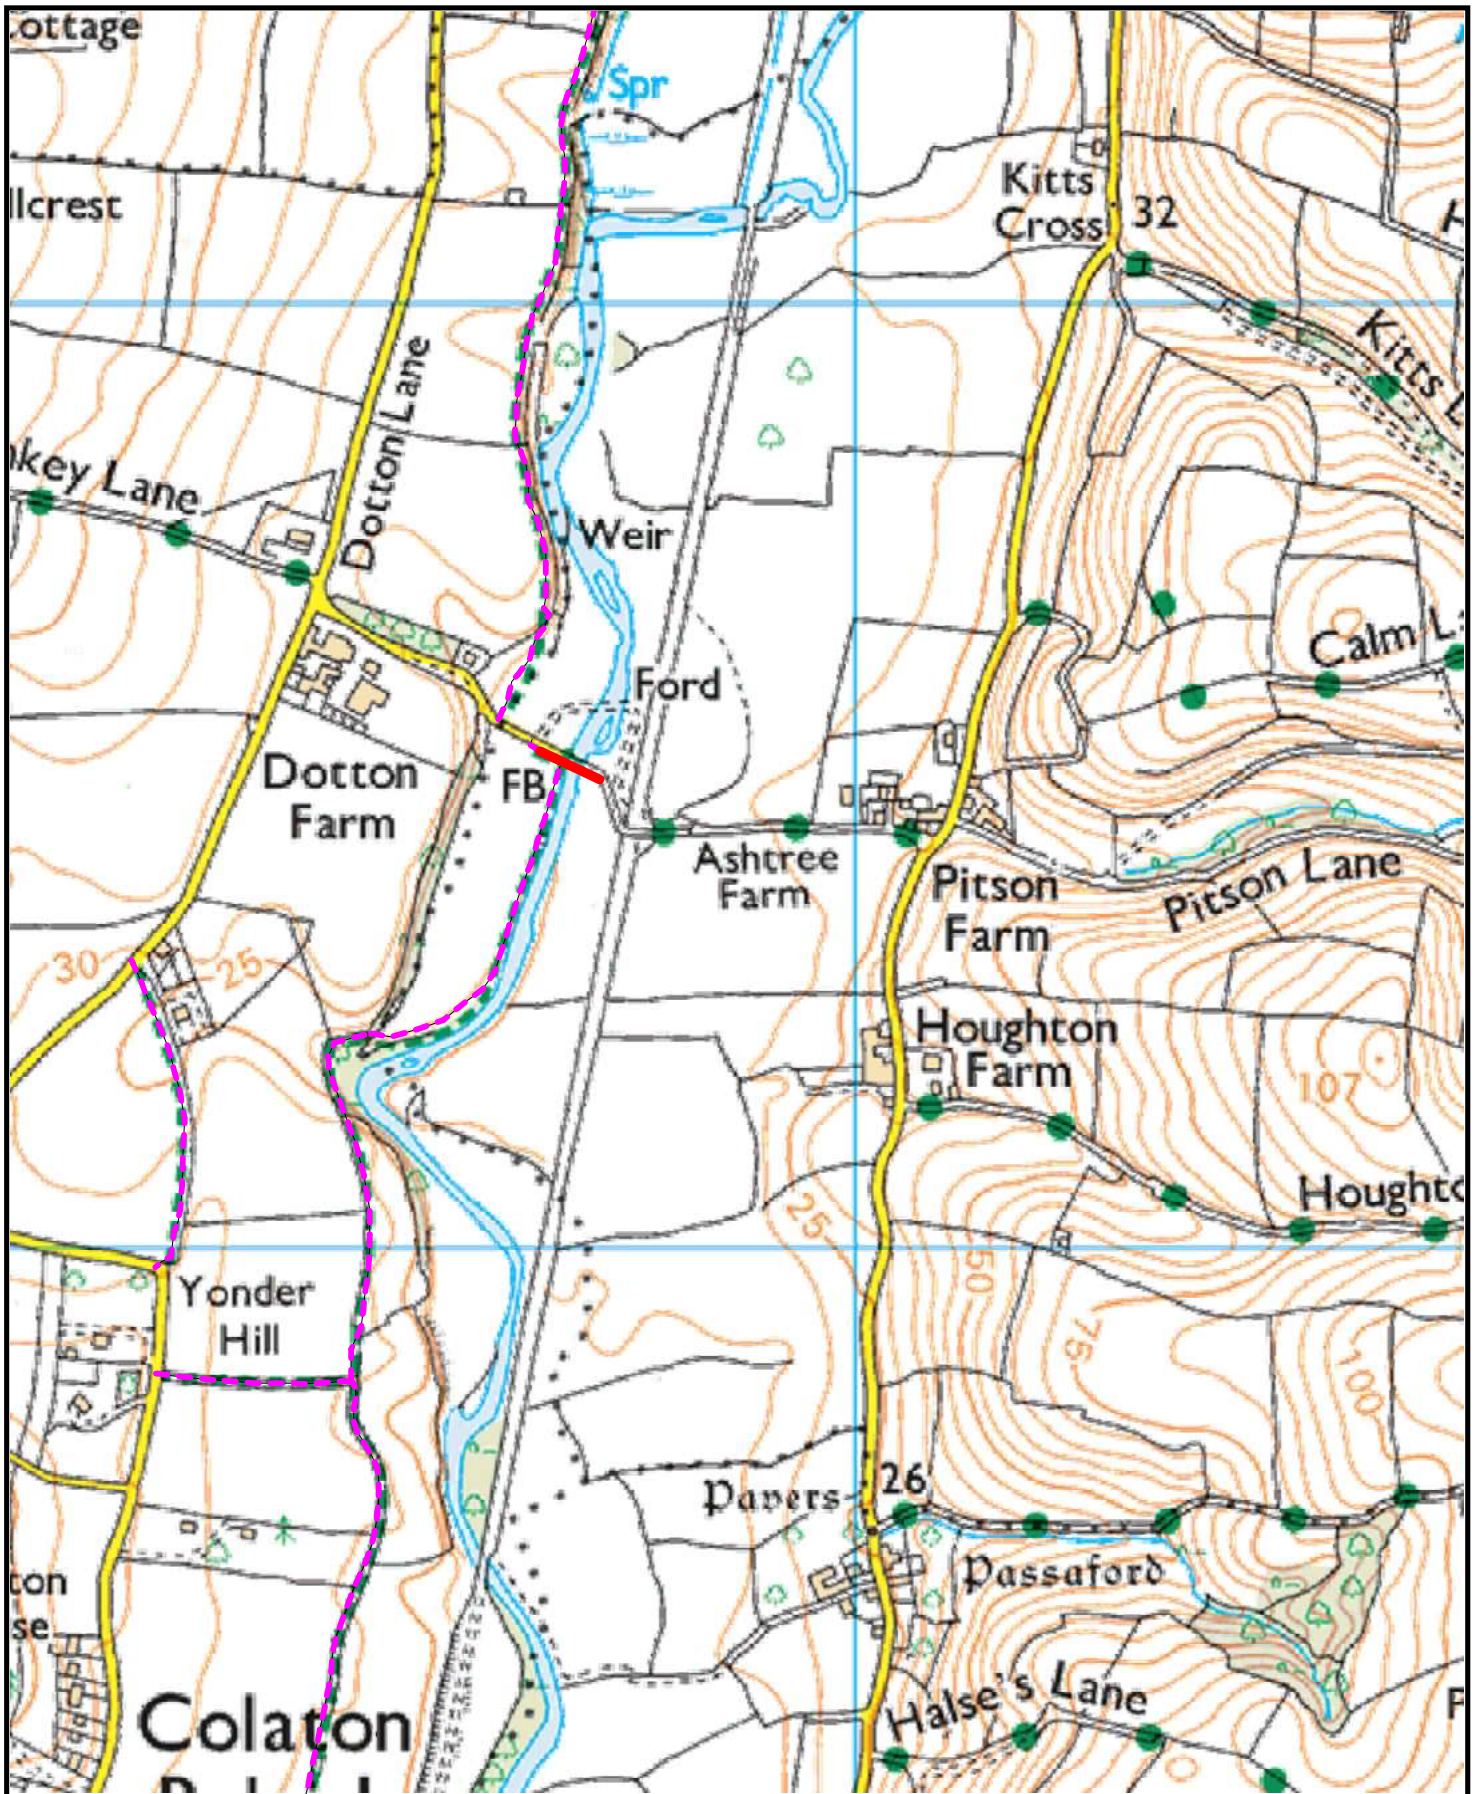

TEMPORARY CLOSURE

 Path closed

Contains Ordnance Survey data. © Crown copyright and database rights 2023. 100019783

Public Rights of Way Team

0345 155 1004

pro@devon.gov.uk

www.devon.gov.uk/pro